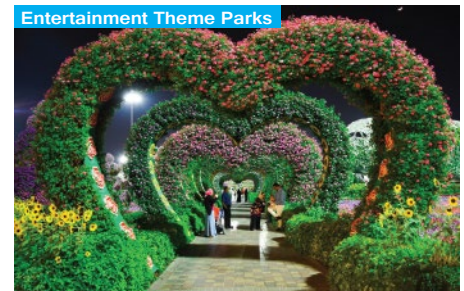

APPLICATIONS